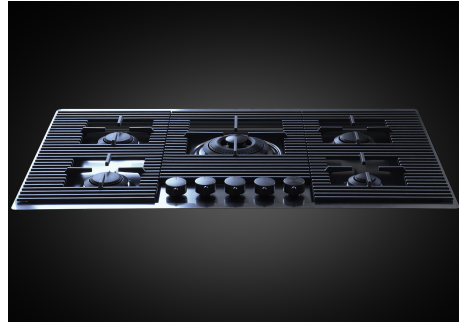

Cooker hob Milanello Gun Metal 5F

Gas hobs

Code: 7682 006

DETAILS

Coloring Gun Metal

Edge/Installation Type Flush-mount | Top-mount

Finish PVD

Material AISI 304 stainless steel

Cast iron grids

Cast-iron is the ideal material for an hob grid, this due to the manifold properties characterising it: high heat capacity that improves cooking performance; high weight and stability that improve safety; sturdiness that preserves the hob's original aspect over time; easy cleaning.

Ultra-flat hob

Design meets functionality in the the ultra-flat models. Elegant grids that form a generously sized overall surface.

Under-knob ignition

The utmost freedom of movement with electronic under-knob ignition, a common feature of all models that allows a one-hand ignition of the burner.

TECHNICAL DATA

FT

FTS

GALLERY

OPTIONAL ACCESSORIES

Cast iron wok support
9601 727

RECOMMENDED PAIRINGS

Sink Milanello Gun Metal workstation
1034 056