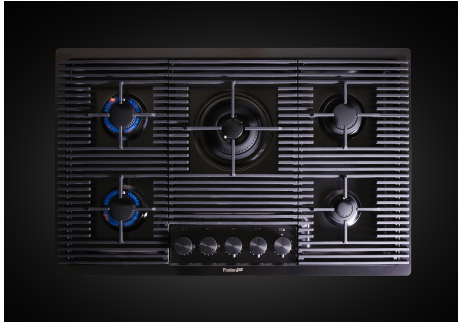

Cooker hob Milanello Gun Metal 5F

Gas hobs

Code: 7682 006

DETAILS

Coloring Gun Metal

Edge/Installation Type Flush-mount | Top-mount

Finish PVD

Material AISI 304 stainless steel

Precise Power

Flat burners with PrecisePower system: great control in flame-settings. Maximum precision in regulating the flame, thanks to the 10 pre-set levels of the PrecisePower system. And as a benefit, the nice and ultra-low look of the new Flat burners.

Ultra-flat hob

Design meets functionality in the the ultra-flat models. Elegant grids that form a generously sized overall surface.

Under-knob ignition

The utmost freedom of movement with electronic under-knob ignition, a common feature of all models that allows a one-hand ignition of the burner.

TECHNICAL DATA

FT

FTS

GALLERY

OPTIONAL ACCESSORIES

Cast iron wok support
9601 727

RECOMMENDED PAIRINGS

Sink Milanello Gun Metal workstation
1034 056